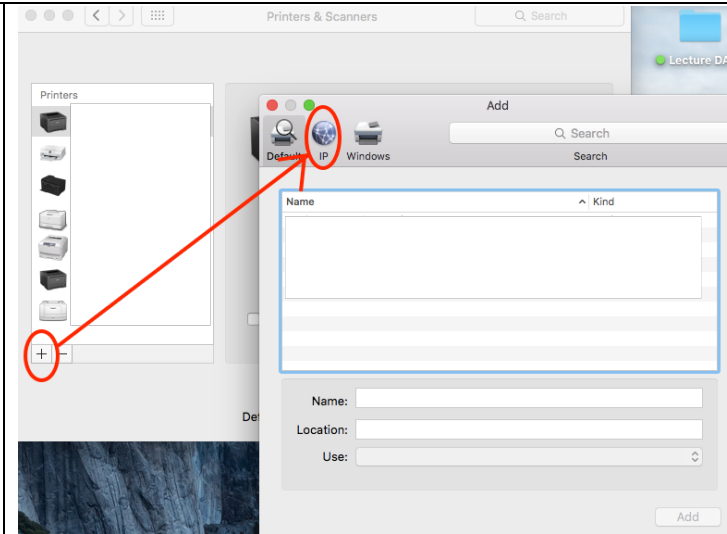

Quick Setup Guide for Network Printer

- Canon LBP 3310 -

9. After the driver is installed, select “Printers & Scanners” on System Preferences in Apple menu.
10. Click on “+” button in the left side menu.
11. Click on “IP” tabs.