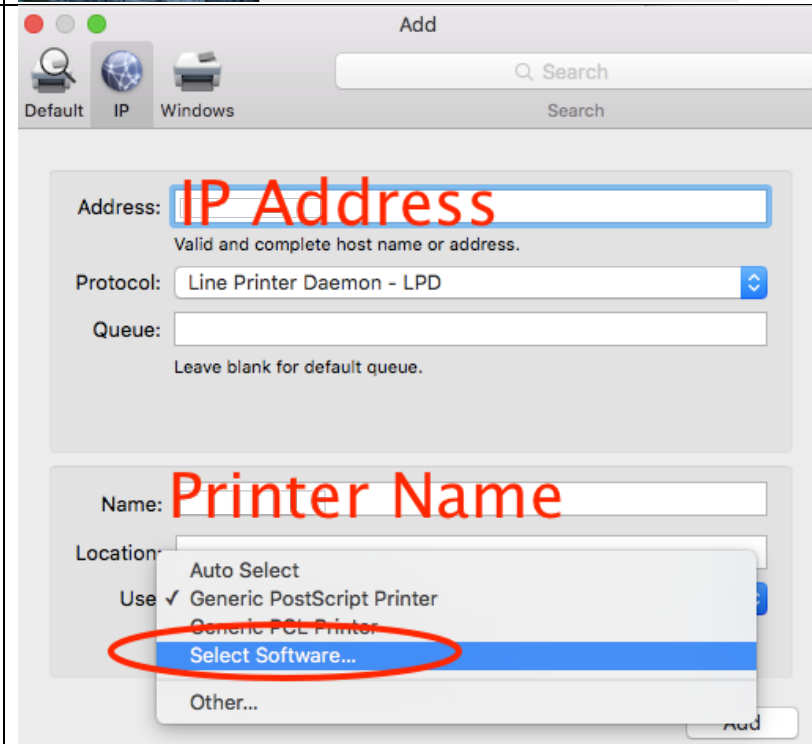

12. Input “IP Address ” and “Name”.
13. Select “Line Printer Daemon – LPD” on Protocol.
14. Then, Select “Select Software..” in “Use” (Printer Driver Selection).